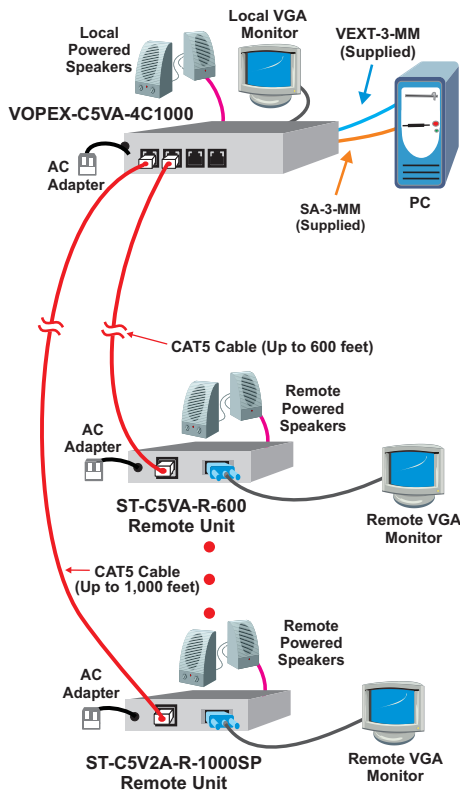

VGA Video/Audio Splitter/Extender via CAT5 to 1,000 Feet

VOPEX®

Drive up to 8 monitors and speakers 1,000 feet away from one computer

- Broadcast real-time VGA video and stereo audio to multiple locations.
- Supports resolutions up to 2048x1536 using NTI's 1,000' remote units and 1920x1440 using NTI's 600' remote units.
- Easily expandable. Add remote units as you add monitors.
- A pure hardware solution-no software conflicts.
- High quality rugged steel construction with durable powder coat finish.
- Ideal for digital signage, movie theater lobbies, point of purchase displays, conference centers, airports, and other applications that require multiple displays.

Configuration and Cable Illustration

VOPEX-C5VA-4C1000 Local Unit (Front & Back) and ST-C5V-R-1000SP Remote Unit

- Supports Resolutions up to 2048x1536
- Compatible with NTI's 600' and 1000' Extenders

The VOPEX® VGA Video Splitter/Extender simultaneously broadcasts high-resolution VGA video from one computer to 4 or 8 remote monitors located up to 1,000 feet away using CAT5/5e/6 cable. Audio can be broadcasted to self-powered stereo speakers at the local unit and each remote location when using NTI's remote units with audio option.

The VOPEX VGA Video splitter/extender system has two components: the VOPEX-C5V(A)-xC1000 VGA broadcast unit, which connects to the host computer and also supplies video to a local monitor, and an XTENDEX® remote unit (ST-C5V(2A)-R-1000SP or ST-C5V(A)-R-600) for each remote monitor. The units are interconnected by CAT5/5e/6 cable.