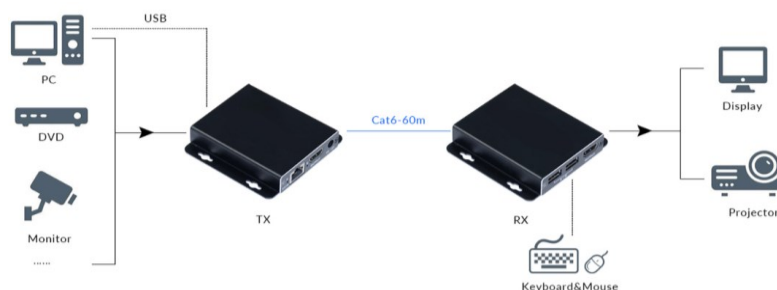

# HDMI KVM EXTENDER 60 MTR

**BRAND: PRITECH**  
**PART NO. : PA-HKE-60**

## OVERVIEW

This HDMI Extender includes a transmitter unit (TX) and a receiver unit (RX), working as a pair. It allows for transmission and extension uncompressed full HD 1080p@60Hz HDMI signal via CAT6/6A/7 network cable, the transmission distance is up to 60 meters with zero latency. At the same time, the signal is stable, and the built-in EDID greatly improves the compatibility of the device. It supports keyboard mouse remote control and local loop-out, also it supports PoC to power the sender/receiver.

- The metal case design protects the interior and provides excellent heat dissipation, further enhancing durability for reliable performance and long life.
- Transmits HD video and audio signals up to 196ft/60m over a single CAT6/6a/7 cable.
- Local HDMI output on transmitter for preview
- Support keyboard and mouse control, real-time remote control of computer equipment.
- Support copy EDID, can match many kinds of display device
- Plug-and-play operation with no software required for easy, immediate installation
- Delivers HD picture quality at resolutions up to 1920\*1080 @60Hz, 3D signals
- Enjoy bright, clear video with accurate colour rendition and sharpness, even when long distance transmission.
- 196ft/60m HDMI KVM Extender Over Cat6
- High resolution up to 1080P@60hz, 3D
- Point to point 196ft/60m over a single cat6
- Local HDMI output on transmitter for preview
- Support keyboard and mouse remoter control
- Support EDID and POC function
- No software required, plug and play