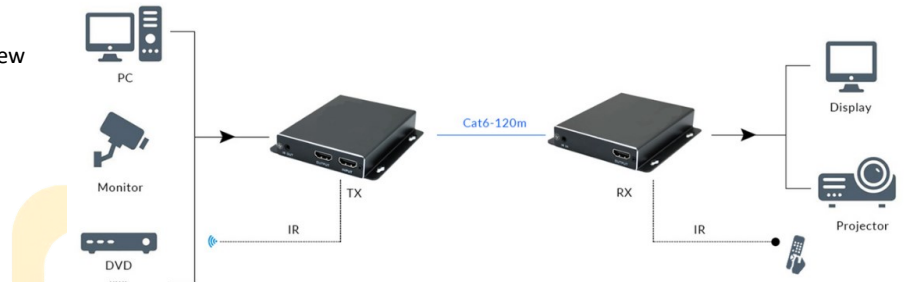

HDMI KVM EXTENDER – 120M

BRAND: PRITECH
MODEL.: PA-HKE-120

OVERVIEW

This HDMI Extender includes a transmitter unit (TX) and a receiver unit (RX), working as a pair. It allows for transmission and extension full HD 1080p@60Hz HDMI signal via CAT5e/6 UTP network cable, the transmission distance is up to 120meters; Support Keyboard and mouse control and IR pass back transmission, have a local HDMI output.

- PA-HE-120 120m HDMI extender Delivers HD picture quality at resolutions up to 1920*1080 @60Hz
- Enjoy bright, clear video with accurate colour rendition and sharpness, even when long distance transmission.
- PA-HE-120 extender HDMI 120m transmits HD video and audio signals up to 196ft/60m over a single CAT6/6a/7 cable.
- Local HDMI output on transmitter for preview
- PA-HE-120 120m HDMI network extender support IR (20-60Khz) signal return control
- Plug-and-play operation with no software required for easy, immediate installation
- High resolution up to 1080P@60hz, 3D
- Point to point 120m over a single cat6
- Local HDMI output on transmitter for preview
- Supports IR transmission
- No software required, plug and play

SPECIFICATIONS

Standards	HDMI 2.0, HDCP 2.0
Maximum Pixel Clock	165MHz
Maximum Data Rate	6.75 Gbps
Resolution	1920*1080@60Hz (backward-compatible)
HDMI Impedance	100 Ω
HDMI Connector	HDMI-A
HDMI Cable	Less than 5m at 1080p@60hz
IR Interface	3.5mm earphone seat
IR Signal Direction	Unidirectional
IR Signal Type	Digital
IR Frequency	20-60kHz
RJ45 Interface	RJ45 (IEEE - 568b connection)
Transmission Distance	CAT6—120M
Interface	RJ45
Power Supply	The Power Adapter: DC 5V/1A
Power Dissipation	MAX 4W
Temperature	Operating: -5 C ~ +70 C
Humidity	Operating: 5% ~ 90%
Dimension	100x97.5x17 mm