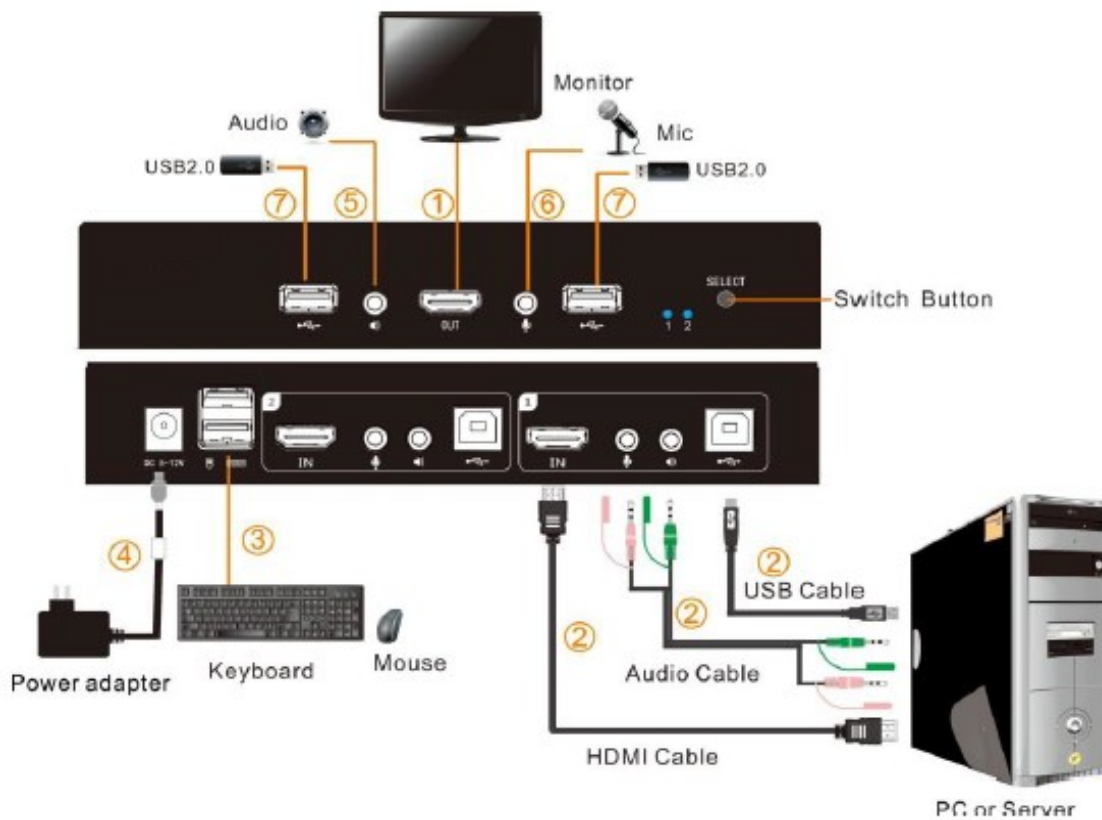

Power		1x DC socket
Switch	Port Selection	1x button
LEDs	Selected	2 (Blue)
Resolution		3840×2160 @ 60 Hz
Power Consumption		2W
Power Input		5V- 12V DC
Operating Temperature		0 ~ 50 °C
Storage Temperature		-20 ~ 60°C
Humidity		0~80% RH, non-condensing
Net Weight		0.4kg
Dimension (W × D × H)		185mm × 74mm × 32.5mm

DIAGRAM :

PRITECH AUTOMATION PRIVATE LIMITED

PHONE : +91 79 27702711, 09714854011
EMAIL : sales@pritechautomation.com
WEBSITE : www.pritechautomation.com

ISO 9001:2015